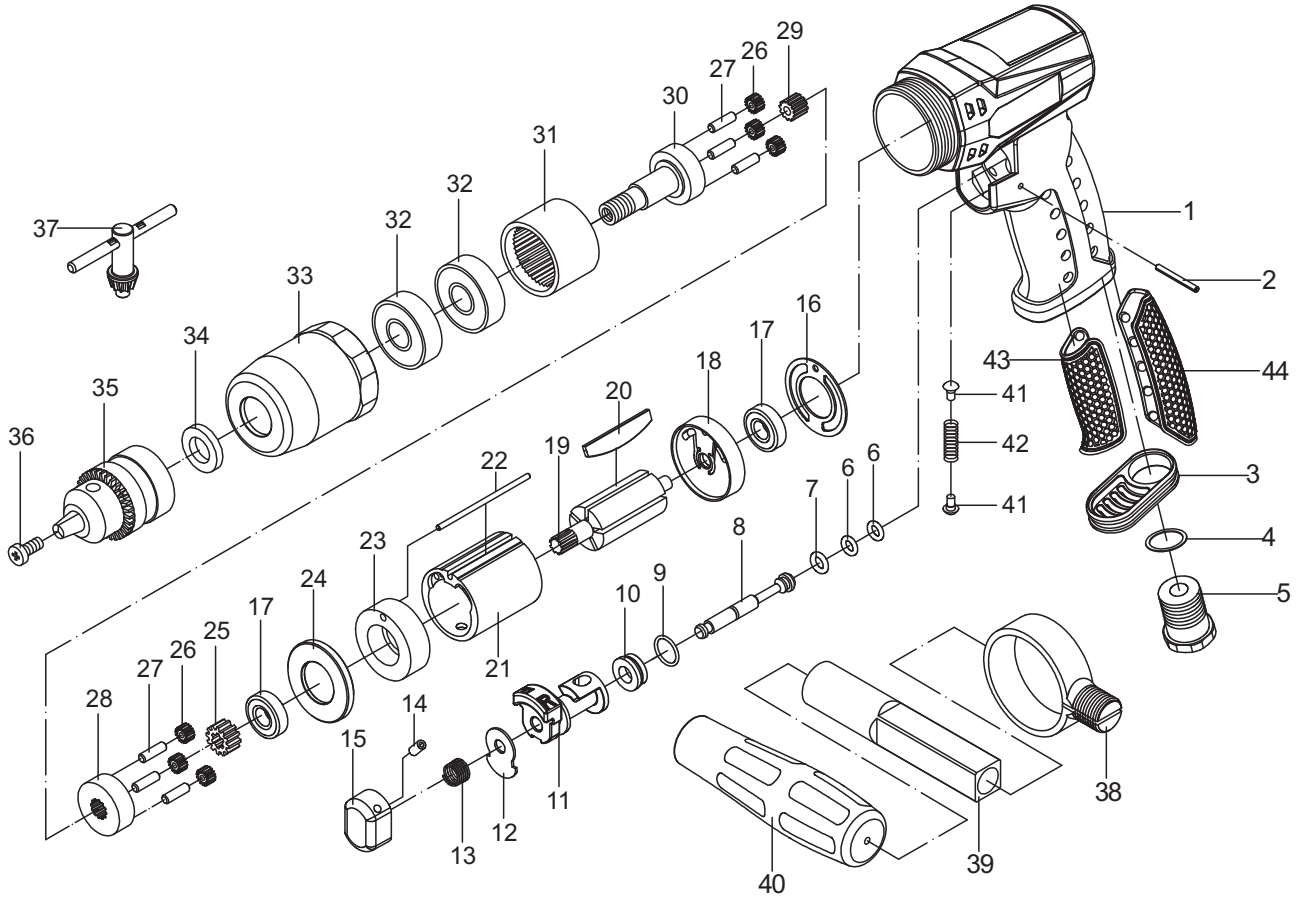

# SPARE PARTS LIST

1/2" Reversible Air Drill (Heavy Duty) (Model: AT-4042)

Part No.	Description	Qty.
01	Main housing	1
02	Bolt	1
03	Exhaust deflector	1
04	Cushion	1
05	Air inlet nipple	1
06	O-ring	2
07	O-ring	1
08	Bolt	1
09	O-ring	1
10	Screw	1
11	Lever	1
12	Cover	1
13	Spring	1
14	Screw	1
15	Trigger	1
16	Gasket	1
17	Bearing	2
18	Rear plate	1
19	Rotor	1
20	Rotor blade	5
21	Cylinder	1
22	Bolt	1

Part No.	Description	Qty.
23	Front plate	1
24	Bushing	1
25	Major gear	1
26	Minor gear	6
27	Bolt	6
28	Gear base	1
29	Gear	1
30	Work spindle	1
31	Ring gear	1
32	Bearing	2
33	Fix ring	1
34	Cushion	1
35	Chuck	1
36	Screw	1
37	Chuck key	1
38	Brass ring	1
39	Handle	1
40	Handle grip	1
41	Pin	2
42	Spring	1
43	Front grip	1
44	Rear grip	1